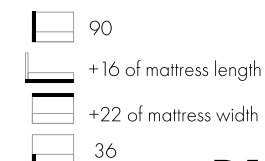

pavo 2d

beds

łóżka

dome with a container

dome

modena

nova slim

- 80
- +14 of mattress length
- +20 of mattress width
- 26