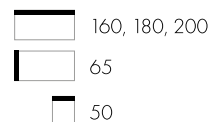

TV cabinets

szafki rtv

pavo 4d

beds

łóżka